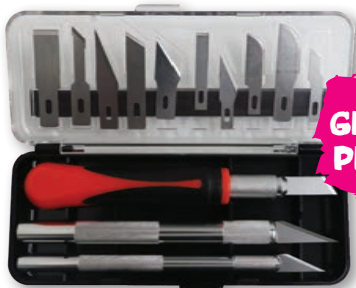

NOW **\$39.95**ea

0040080

GREAT PRICE

KENT Craft Knife No. 1

Perfect for precision cutting and trimming. Textured grip handle for maximum control and stability. Includes knife with cap and 2 blades.

\$8.75