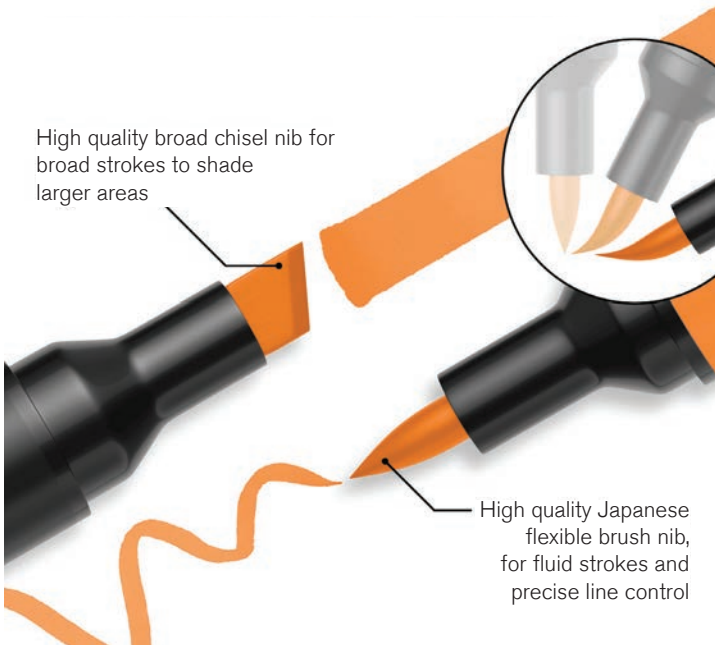

High quality Japanese flexible brush nib, for fluid strokes and precise line control