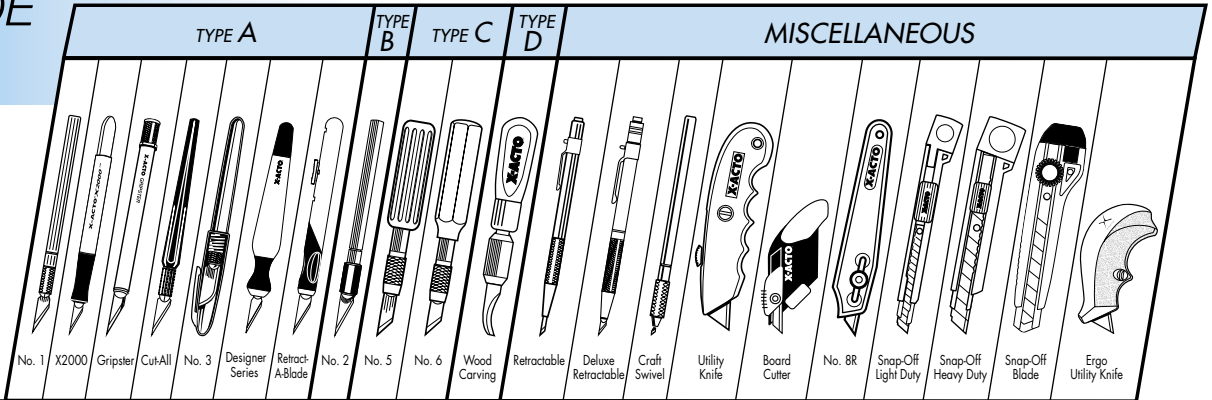

KNIFE/BLADE MATRIX

	TYPE A	TYPE B	TYPE C	TYPE D	MISCELLANEOUS
No. 2 Large, Fine Point					
No. 8R Lightweight Utility					
No. 10 General Purpose					
No. 11 Classic					
No. 12 Mini Curved Carving					
No. 15 Keyhole Saw					
No. 16 Scoring					
No. 17 Lightweight Chiseling					
No. 18 Heavyweight Chiseling					
No. 19 Angled Wood Chiseling					
No. 22 Large Curved Carving					
No. 23 Corner Stripping					
No. 24 Deburring					
No. 25 Large Contoured					
No. 26 Whittling					
No. 28 Concave Carving					
Retractable					
Deluxe Retractable					
Craft Swivel					
Heavy-Duty Utility Blade					
Snap-Off Light-Duty					
Snap-Off Heavy-Duty					
No. 1 Precision Blade Assortment					
No. 2 Heavy-Duty Blade Assortment					
104 3/4" Concave Carving Woodcarving Blade					
Router Assortment					
5/16" Small Round					
9/16" Large Round					
V Carving					
1/2" Square Carving					
Saw Blades					
235 Medium Saw					
239 Extra Fine Saw					

Compatible Knife/Blade Combinations

Tuck Pack Package of 5 Blades

Safety Dispenser of 15 Blades

WARNING: X-ACTO blades are extremely sharp. Use with caution. Wear safety goggles.